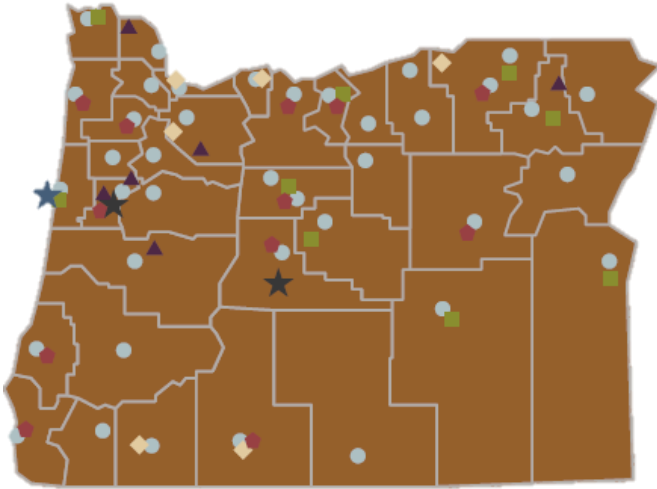

We're OUT THERE

OSU maintains 64 physical location in all 36 counties across the state.