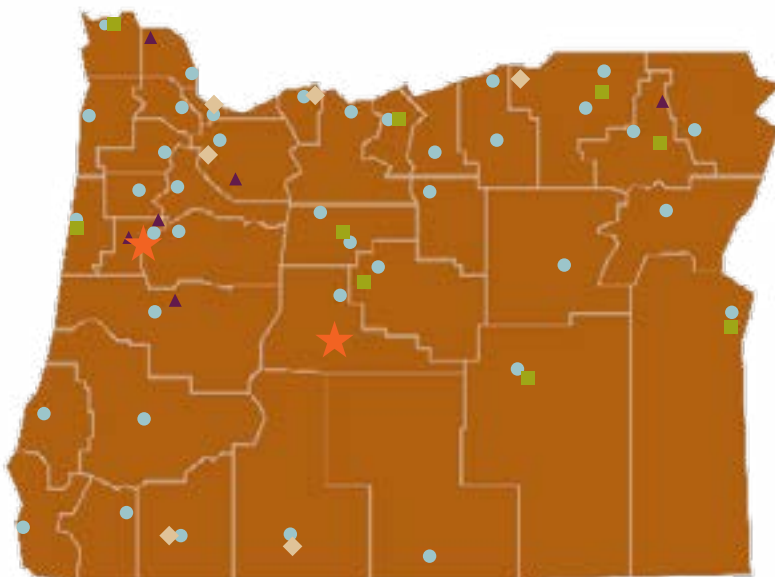

# Oregon State University in Congressional District 4

Photo by Steve Terrill

Oregon State University is Oregon’s fastest growing university with nearly 28,000 students. During the last five years, the university has attracted more valedictorians and salutatorians from Oregon high schools than any other university in the state. Last year, OSU faculty earned more than \$263 million in research grants and contracts. OSU is one of only two land, sea, space and sun grant institutions in the United States.

OSU research is primarily conducted on the OSU campus in Corvallis, but it has statewide and global implications. OSU generates more than \$2 billion in annual economic impact through our teaching, research, outreach and engagement. OSU’s main campus is located in Corvallis, and the OSU–Cascades branch campus is located in Bend. OSU operates the Hatfield Marine Science Center in Newport as well as 15 agricultural experiment stations and research centers and six forest research laboratories around the state. OSU Extension has offices and programs in all 36 Oregon counties, and there are seven Extension offices in Oregon’s Fourth Congressional District.

## Oregon is our campus

Oregon State University maintains 64 physical locations throughout the state. These locations are supplemented by the virtual presence of OSU Extended Campus and Oregon Open Campus programs, making the university a vital partner in workforce and economic development, locally focused research, public health assistance and other issues.